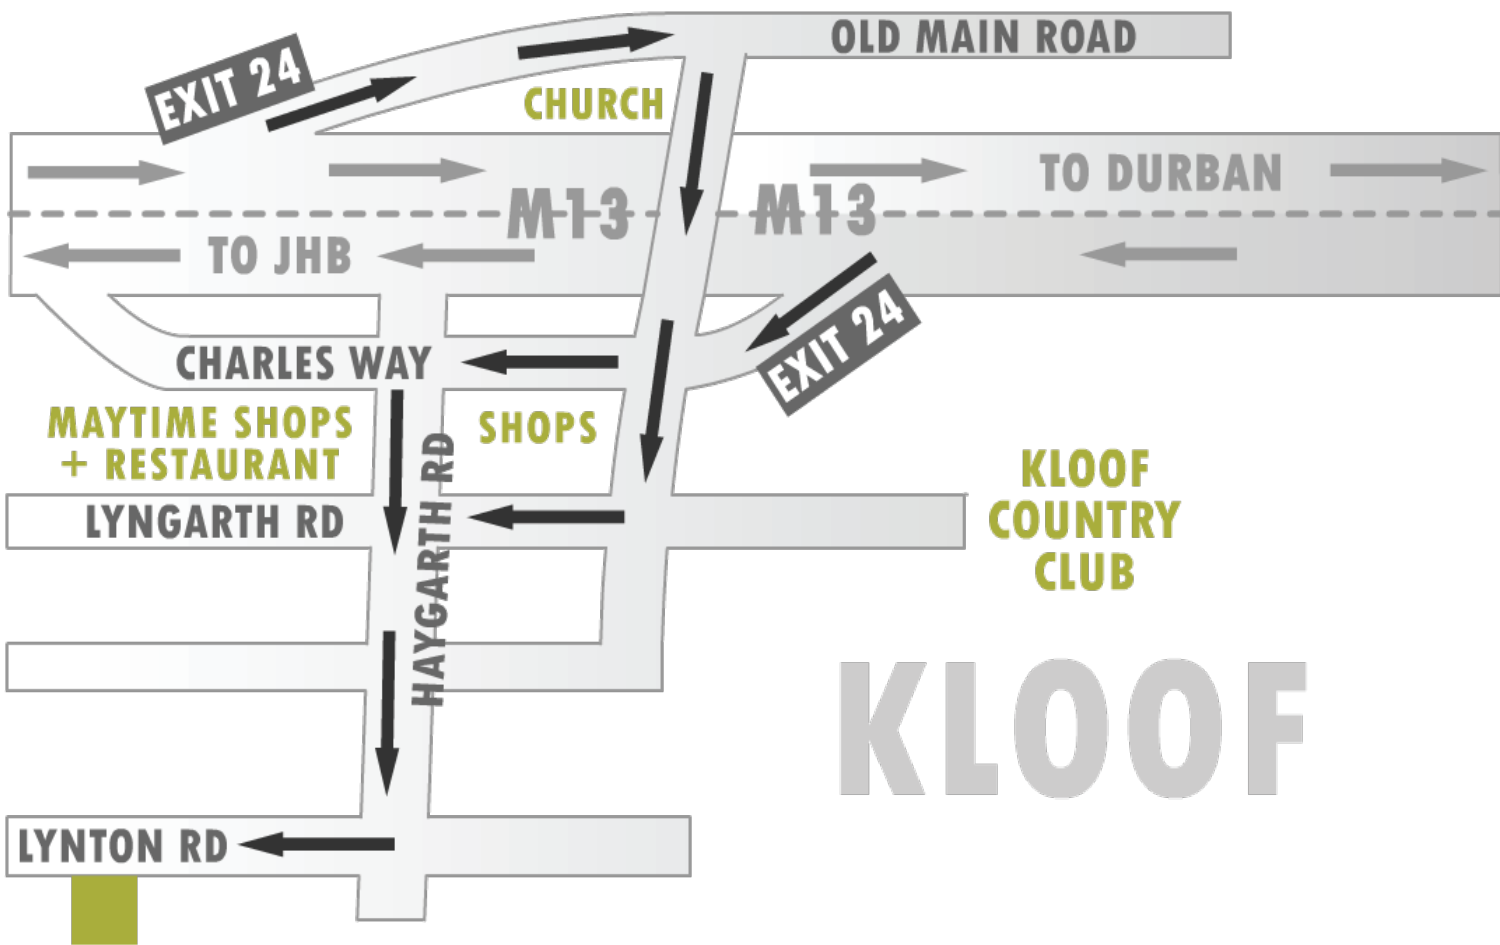

Lemon Tree B & B

LEMON TREE: 9 LYNTON RD KLOOF

GPS: S 29° 50' 4.208" E 30° 50' 18.273"

Jane: (+27) 83 778 0964 | Tel: (+27) 31 764 7012 | Fax: (+27) 86 543 4829
9 Lynton Road, Kloof, Kwa-Zulu Natal, South Africa, 3610